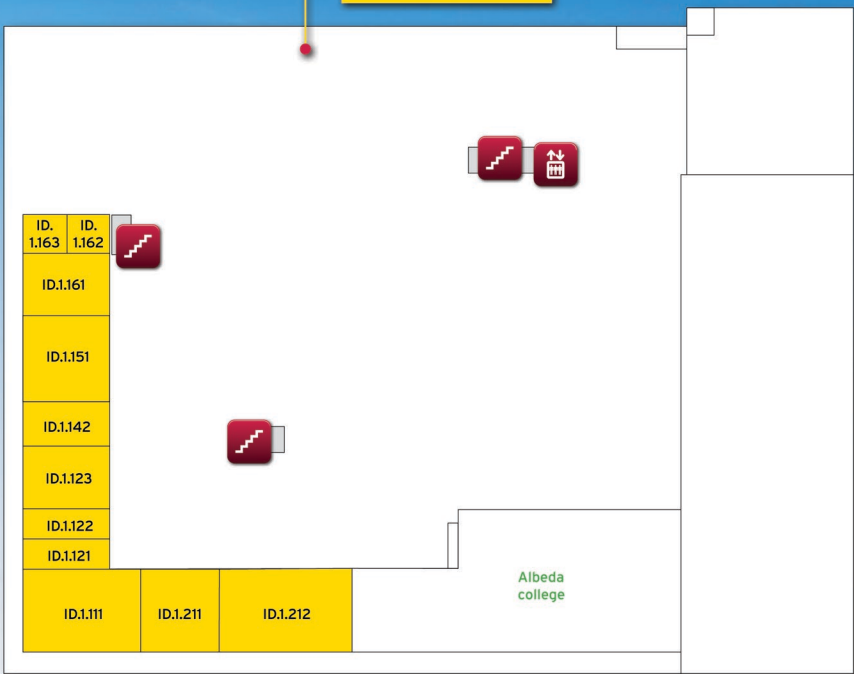

>> VERDIEPING 1

>> BEGANE GROND

>> LEGENDA

-  = ingang
-  = lift
-  = trappenhuis
-  = receptie
-  = meldpunt
-  = toilet dames/heren